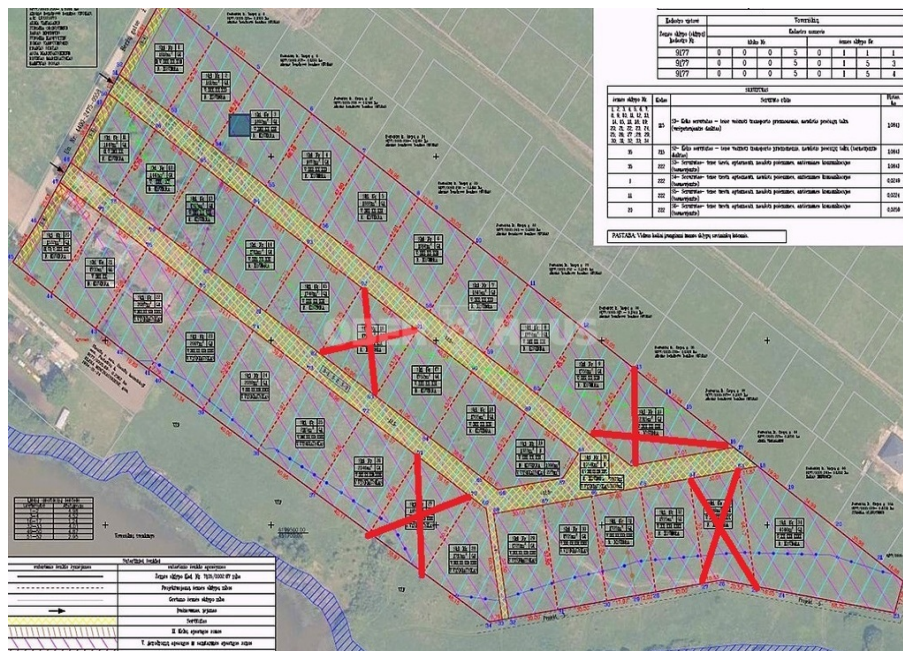

Šiaulių r. sav., Paitaičių k., Beržų g.

LAND FOR SALE

8 600 €

Robertas Šivickas
Real estate expert