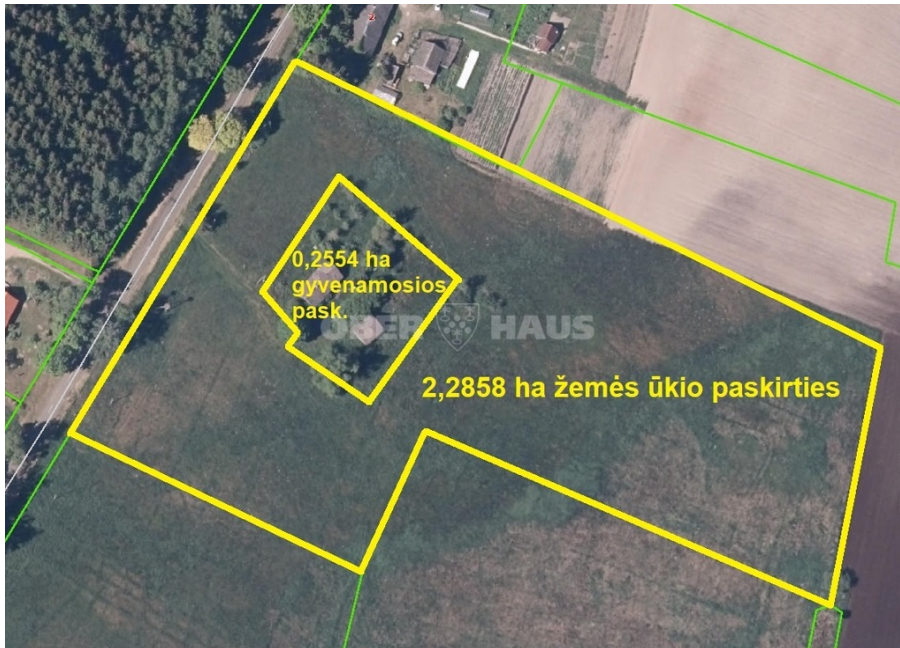

Šilutės r. sav., Muižės k.

LAND FOR SALE

60 000 €

Audrius Purickas
Real estate expert

- +370 684 75 518
- audrius.purickas@oh.lt
- S. Daukanto g. 3, 92123 Klaipėda

About this object

A homestead and the surrounding agricultural plot are for sale, in the village of Muižės, Šilutė district, near the Kintai - Ventė road. The property for sale consists of the following plots: - 0.2554 ha of residential use with old farm buildings; - 2.2858 ha of agricultural land, surrounding the homestead from all sides. **BOTH PLOTS ARE SOLD TOGETHER ONLY.** A suitable place to establish a rural tourism homestead: - the plots are located next to the asphalted road Kintai - Ventė; - there is a power line next to the road; - to the shore of the Curonian Lagoon suitable for water sports - 1.6 km; - a beautiful environment that is beautified by migratory birds in spring and autumn; - to the town of Kintos - 2.5 km; - to the village of Vente - 5.5 km; - to Šilutė - 16 km; - to Klaipėda - 42 km. The plots are located in the territory of the landscape reserve and the national and regional park. Negotiations are possible.

Read more: www.test2.ober-haus.lt/en/OH444844

Object Type	Land for sale
Purpose	Residential land, Commercial, Recreational
Land area	254.12 a
Nuoroda	test2.ober-haus.lt/en/OH444844