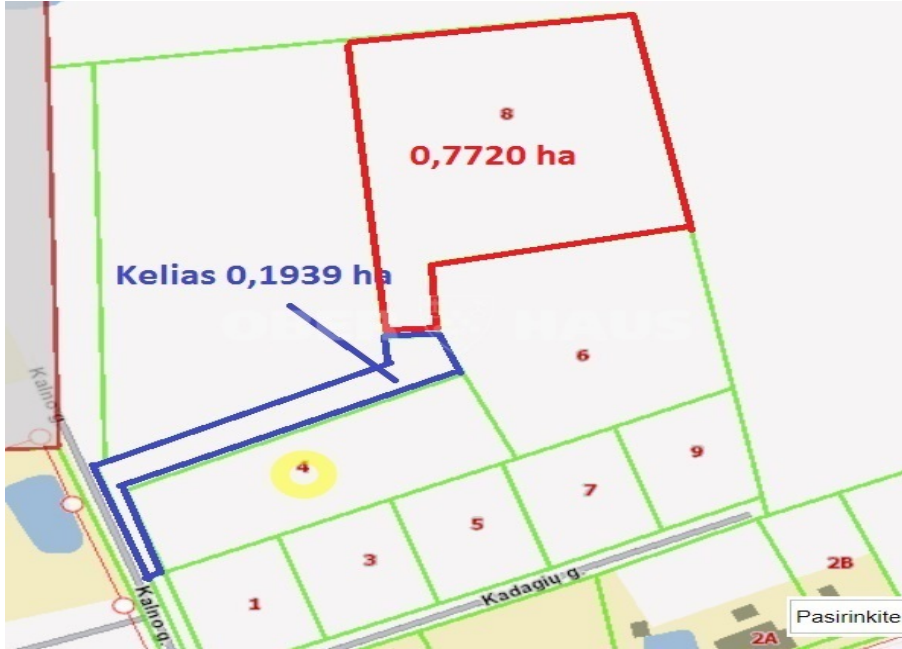

Panevėžio r. sav., Venslaviškių k., Kalno g.

LAND FOR SALE

47 000 €

Romualdas Paulauskas
Real estate expert