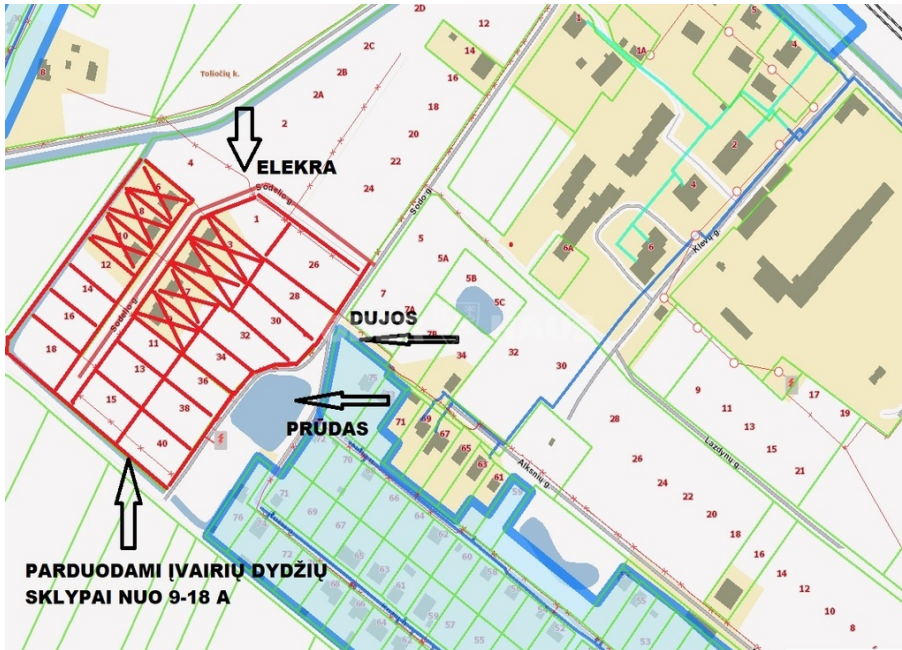

Šiaulių r. sav., Toliočių k., Sodelio g.

9 000 €

LAND FOR SALE

Renata Soltanienė
Real estate expert

- +370 638 27 509
- renata.soltanienė@oh.lt
- Vilniaus g. 154, 76298 Šiauliai

About this object

RESIDENTIAL PLOTS FOR SALE IN FURTHER, SODELIO STREET, QUIET LOCATION !!! Plots of various sizes for sale from 9-18 a, Sodelio str. (Toliočiai), in a newly formed quarter, for the construction of residential houses, plots of rectangular shape, electricity, gas, gravel road nearby, just a few kilometers outside the city of Šiauliai. Neighbors are already located and developing nearby. Great, quiet place, good access road. For sale and Sodo st. (Distances) plots of various sizes. GREAT FOR INVESTMENT, COTTAGE, RESIDENTIAL BUILDING. MORE INFO TEL 863827509, 841435511

Read more: www.test2.ober-haus.lt/en/OH459223

| | |
|-------------|--------------------------------|
| Object Type | Land for sale |
| Purpose | Residential land |
| Land area | 9.16 a |
| Nuoroda | test2.ober-haus.lt/en/OH459223 |