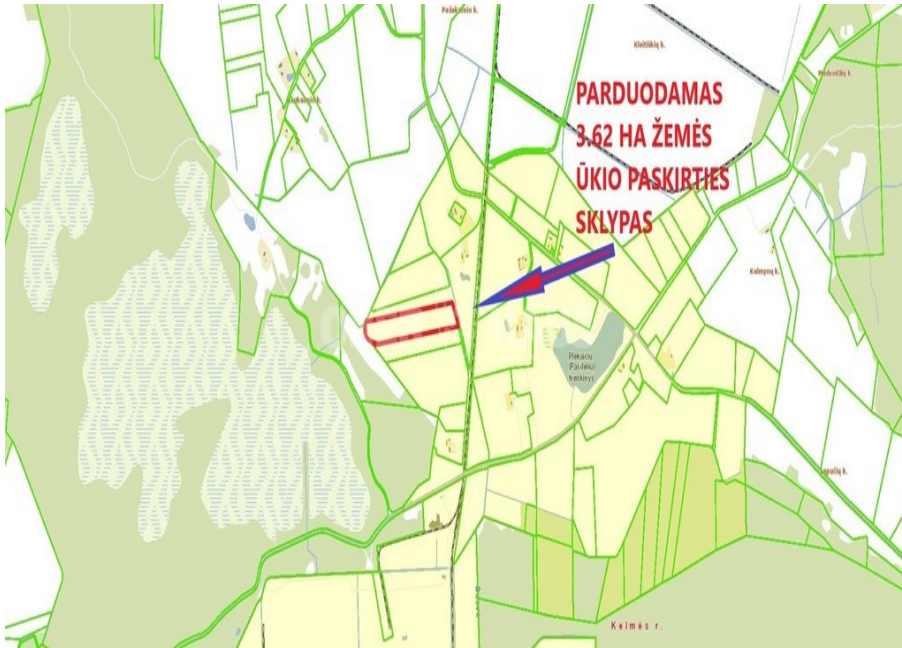

Kelmės r. sav., Plekaičių k.

LAND FOR SALE

11 500 €