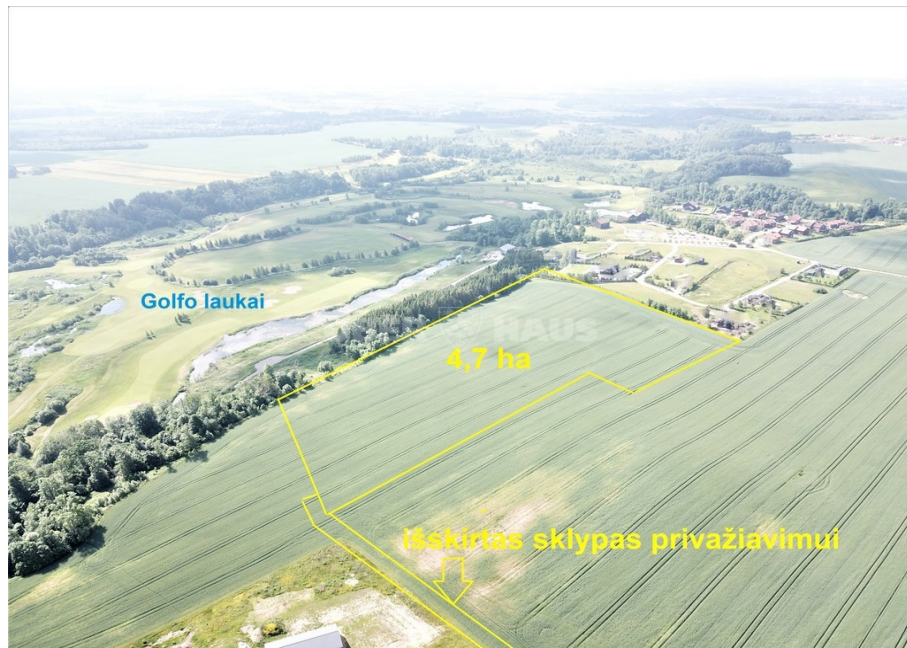

Klaipėdos r. sav., Stančių k.

LAND FOR SALE

350 000 €**Audrius Purickas**
Real estate expert

☎ +370 684 75 518

✉ audrius.purickas@oh.lt

📍 S. Daukanto g. 3, 92123 Klaipėda

About this object

Great location for a block of individual houses. Next to the golf course National Golf Resort Klaipėda, a prestigious area of private houses. The surface is smooth. A plot has been set aside for access. A plan was started to divide the plot into small plots. 8 km to RIMI store near Dragūnai quarter. Negotiations are possible. Distances to: - the outskirts of Klaipėda (University Hospital) - 8 km; - Klaipėda center - 15 km; - Palanga - 20 km; - Kretingo - 10 km.

Read more: www.test2.ober-haus.lt/en/OH471746

🏠	Object Type	Land for sale
👁	Purpose	Agricultural, Residential land, Commercial
📏	Land area	470.00 a
🔗	Nuoroda	test2.ober-haus.lt/en/OH471746