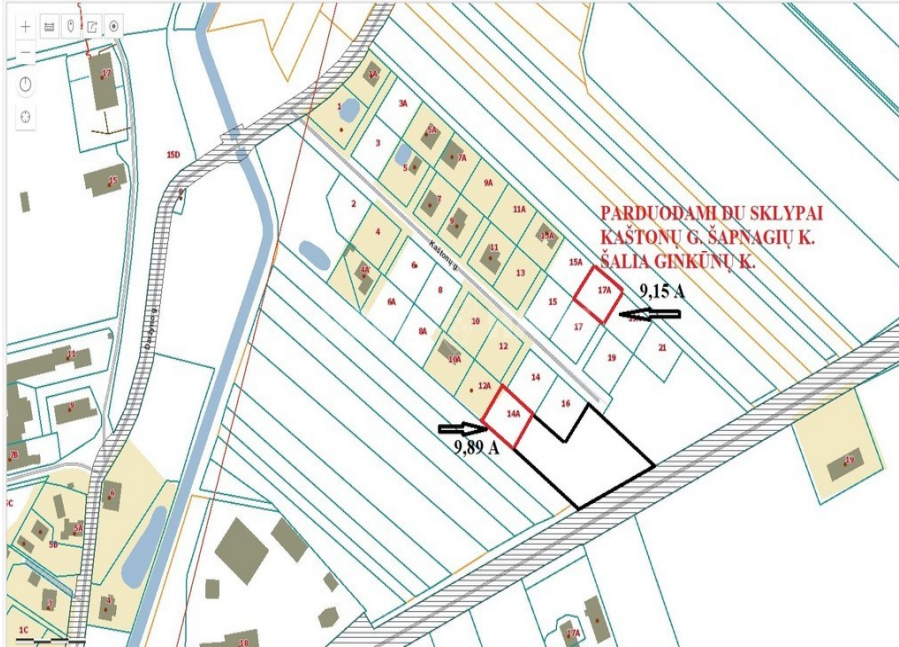

Šiaulių r. sav., Šapnagių k., Kaštonų g.

LAND FOR SALE

12 500 €

Renata Soltanienė
Real estate expert

☎ +370 638 27 509

✉ renata.soltanienė@oh.lt

📍 Vilniaus g. 154, 76298 Šiauliai

About this object

TWO PLOTS OF LAND FOR THE CONSTRUCTION OF A RESIDENTIAL HOUSE ARE FOR SALE NEAR GINKŪNĖI, ŠAPNAGIŪ !!!!

----- TWO PLOTS FOR SALE 9.89 A AND 9.15 A Kaštonų str. (Šapnagių village, just 1 km outside Ginkūnai village). The plot is leveled, rectangular, area 30*33 and 32*29, there is electricity, gas, gravel road, several hundred meters to the asphalt, near many neighbors who already live, nearby bus stops, Ginkūnai lake. It can also be purchased for a small price near Kaštonų St. 14 a plot of land of about 50 a for gardening or horticulture (strawberry, blueberry planting or other activities) * THERE IS AN ASSOCIATION FORMED IN THE QUARTER WHICH PLANS TO MANAGE THE INFRASTRUCTURE (PAVING THE ROAD, LIGHTING, ETC.) -----
----- MORE INFO TEL 863827509, 841435511

Read more: www.test2.ober-haus.lt/en/OH481261

🏠 Object Type	Land for sale
👁 Purpose	Residential land
📏 Land area	9.89 a
🔗 Nuoroda	test2.ober-haus.lt/en/OH481261