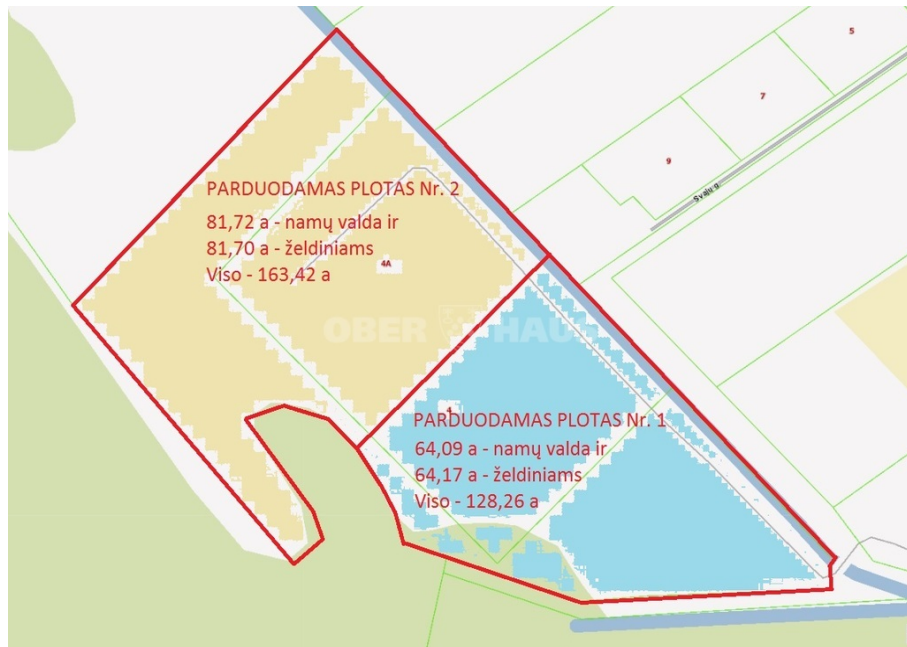

Klaipėdos r. sav., Birbinčių k., Šilų g.

LAND FOR SALE

39 000 €

Audrius Purickas
Real estate expert

+370 684 75 518

audrius.purickas@oh.lt

S. Daukanto g. 3, 92123 Klaipėda

About this object

A beautiful area of land (1.2826 ha) with part of a birch tree, for a spacious, cozy homestead, 11 km from Klaipėda. The area for sale consists of two plots of land (area No. 1 in the photo). One of them is intended for the construction of one- and two-room residential buildings (rectangular), its area is 64.09 acres (0.6409 ha). Another one for protective and ecological greenery (non-standard shape, around the residential area), its area is 64.17 acres (0.6417 ha). In the last photos of the advertisement, you can see the detailed plan and the requirements for the construction of the plots. The plots are next to each other and complement each other. At the same time, it forms an attractive plot for a homestead. Communications are not brought to the plots. The seller would assist the new owner in bringing the electrical connection to the property. A very beautiful place with a part of a beautiful birch tree. Far from roads, factories and farms.

T

Read more: www.test2.ober-haus.lt/en/OH483829

Object Type	Land for sale
Purpose	Residential land
Land area	128.26 a
Nuoroda	test2.ober-haus.lt/en/OH483829