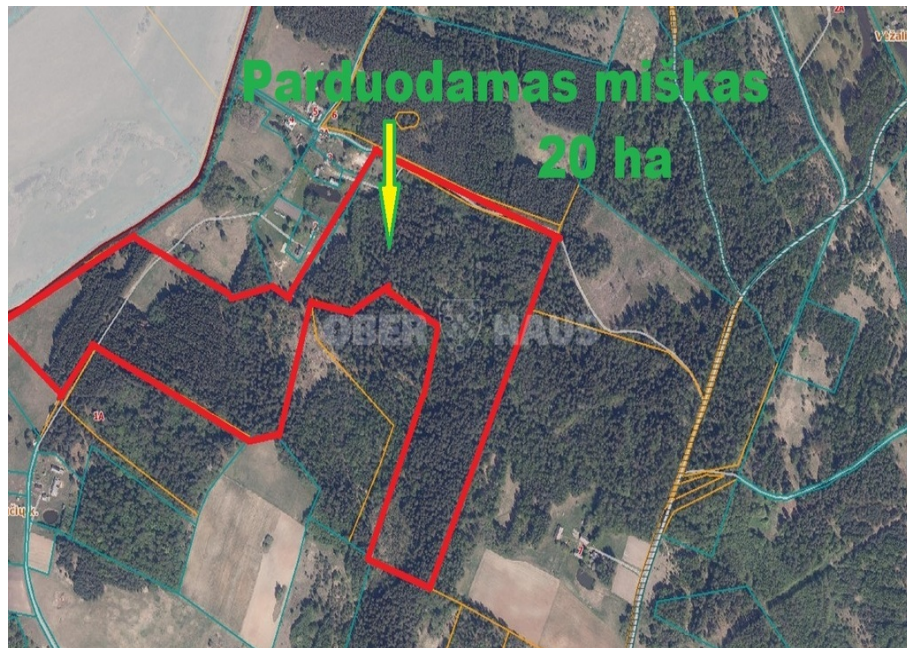

Kelmės r. sav., Jurgoniškių k.

LAND FOR SALE

60 000 €

Robertas Šivickas
Real estate expert

- +370 614 94 048
- robertas.sivickas@oh.lt
- Vilniaus g. 154, 76298 Šiauliai

About this object

Kelmė district, Šaukėnai sen. A plot of forest land is for sale in the village of Tolučiai. The total area of the plot is 20 hectares of land. 1.6 ha of arable land, 17.7 ha of forest land, 0.70 ha of other purpose land. There is good access to the plot, one side is bordered by the river Venta. For more information, phone: 861494048

Read more: www.test2.ober-haus.lt/en/OH491822

Object Type	Land for sale
Purpose	Forest
Land area	2000.00 a
Nuoroda	test2.ober-haus.lt/en/OH491822