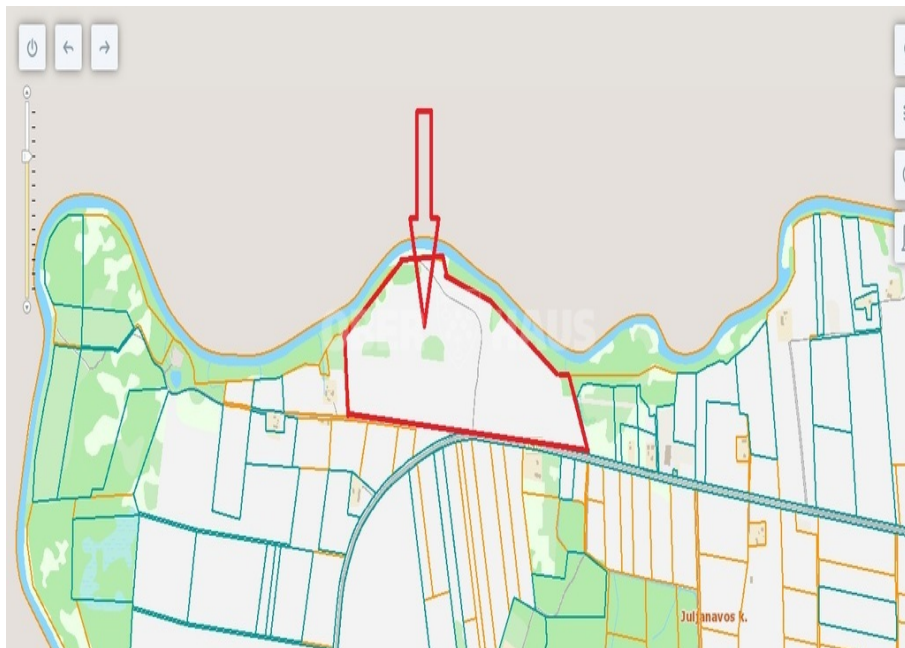

Biržų r. sav., Leitiškių k.

LAND FOR SALE

130 000 €

Gražina Bajoruniene
Real estate expert

+370 656 31 775

grazina.bajoruniene@oh.lt

Respublikos g. 37, 35170 Panevėžys

About this object

AGRICULTURAL PLOT FOR SALE LEITISKIŲ K. NEMUČILOS RADVILIŠKIS SEN. EXCHANGE DISTRICT TOTAL AREA 25.4 ha. PERFORMANCE SCORE - 39.3. THE ENTIRE PLOT IS RENTED. PLOT DESCRIPTION: - Total area - 25.4 ha; - Purpose - agricultural; - Agricultural productivity score - 39.3. LOCATION AND INFRASTRUCTURE: -Leitiškių k. Nemunelis Radviliškis sen. Biržai District - Good access to the plot; The plot of land for sale is almost entirely cultivated, neat, and the land is fertile. For more information, call 865631775.

Read more: www.test2.ober-haus.lt/en/OH491909

Object Type	Land for sale
Purpose	Agricultural
Land area	25.40 ha
Nuoroda	test2.ober-haus.lt/en/OH491909