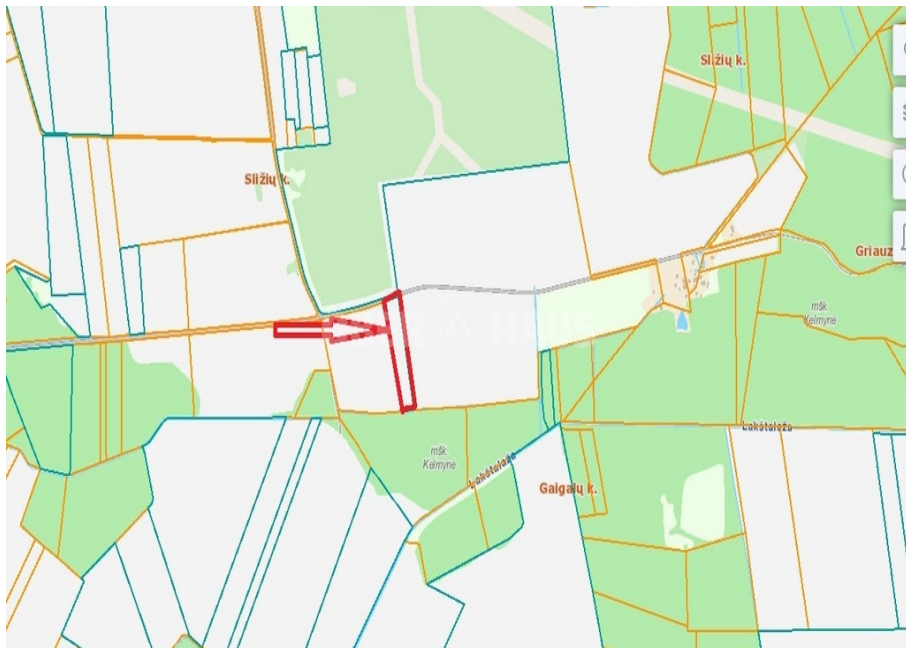

Biržų r. sav., Sližių k.

LAND FOR SALE

3 000 €